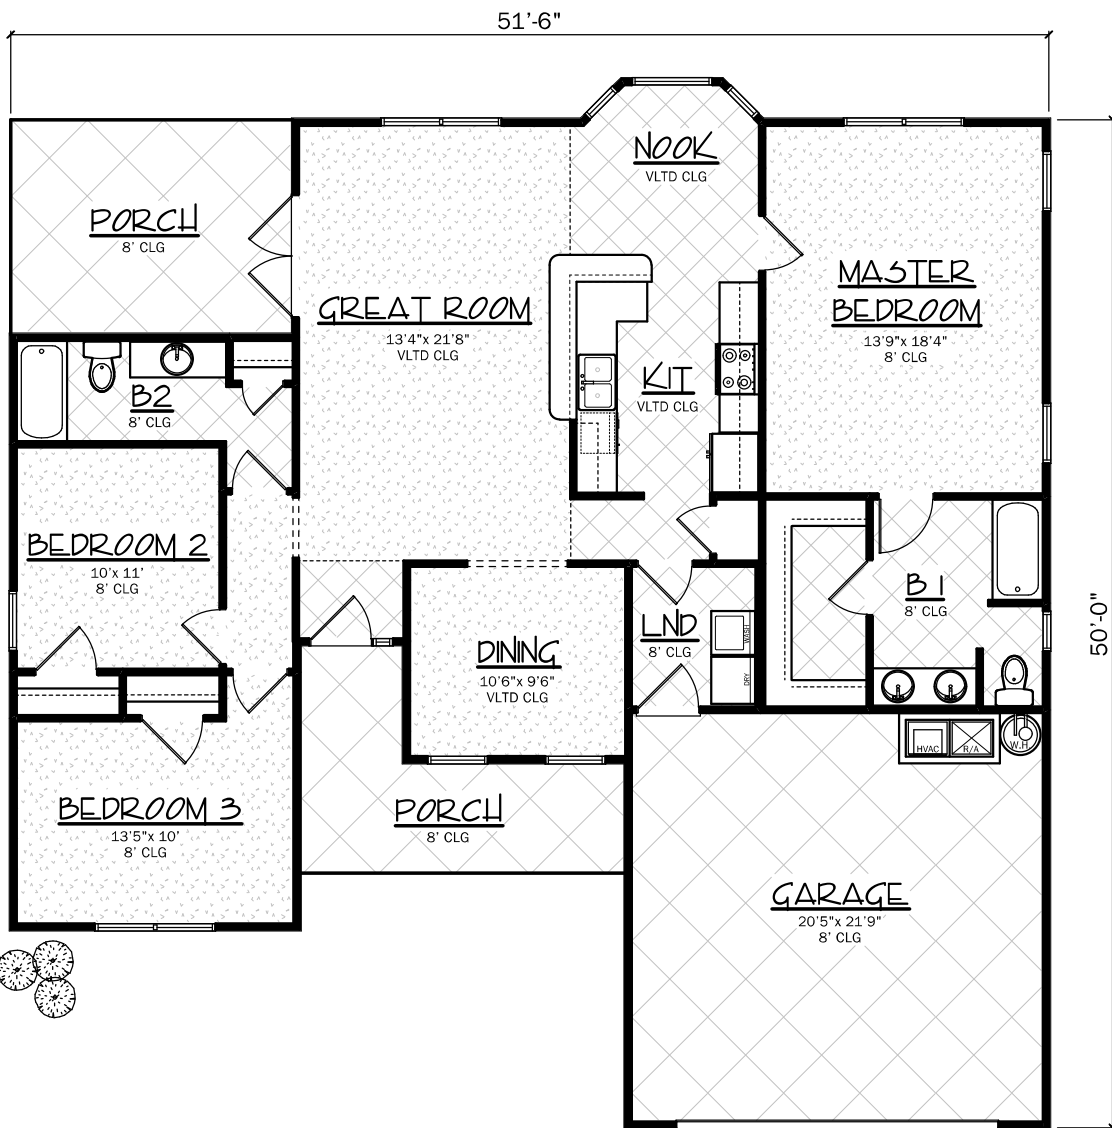

The "Colorado"

CBC1256817
(352) 538-3141.

** Features and Dimensions may change without notice
All Dimensions and Square Footages are approximate
Copyright 2008 S.S.C.*

AREA CALCULATIONS	
TOTAL LIVING	1544 S.F.
GARAGE	432 S.F.
ENTRY PORCH	118 S.F.
REAR PORCH	150 S.F.
TOTAL AREA UNDER ROOF	2244 S.F.