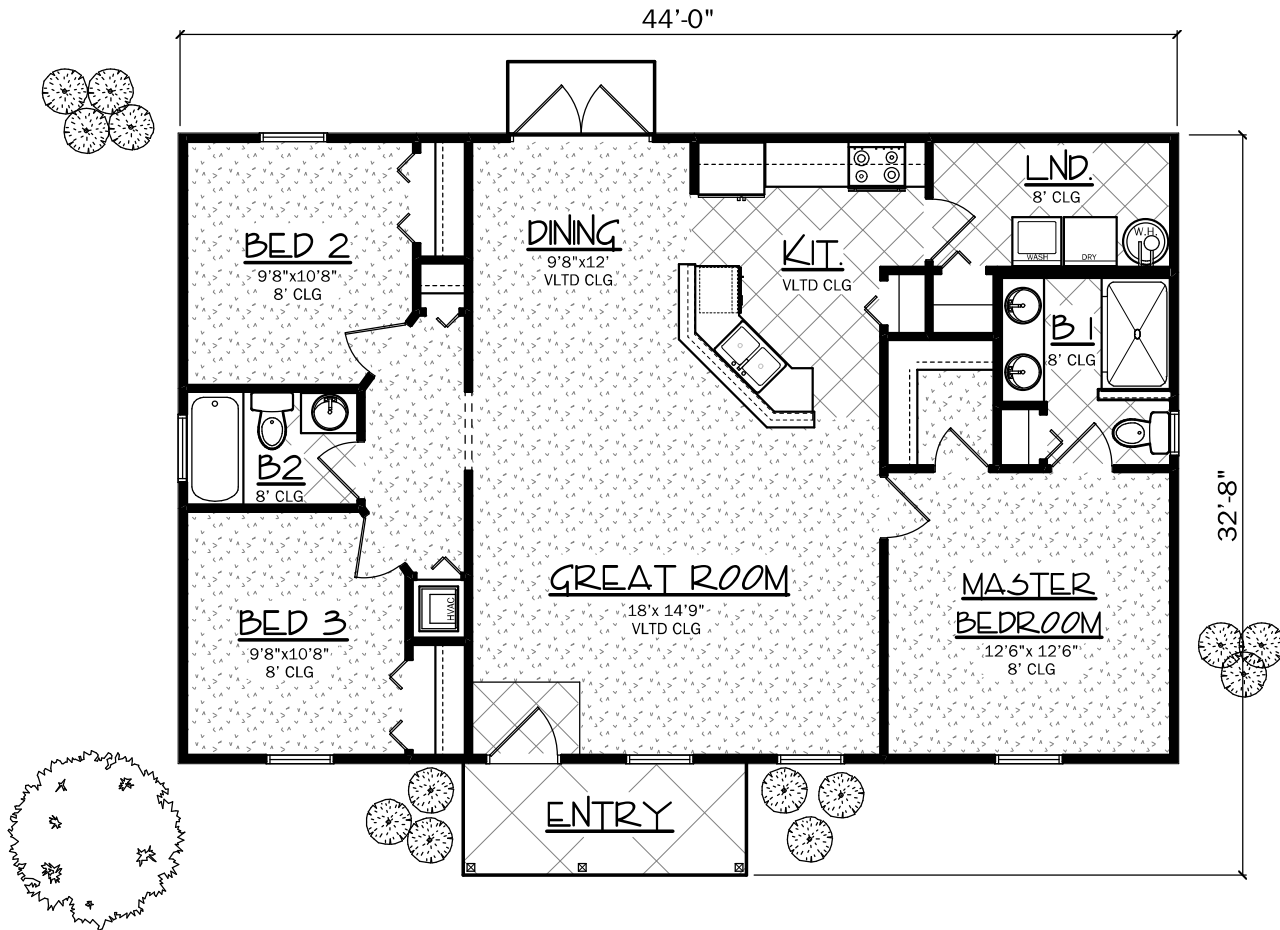

The "Levy"

CBC1256817
(352) 538-3141.

** Features and Dimensions may change without notice
All Dimensions and Square Footages are approximate
Copyright 2009 S.S.C.*

AREA CALCULATIONS	
TOTAL LIVING	1214 S.F.
ENTRY PORCH	68 S.F.
TOTAL AREA UNDER ROOF	1282 S.F.