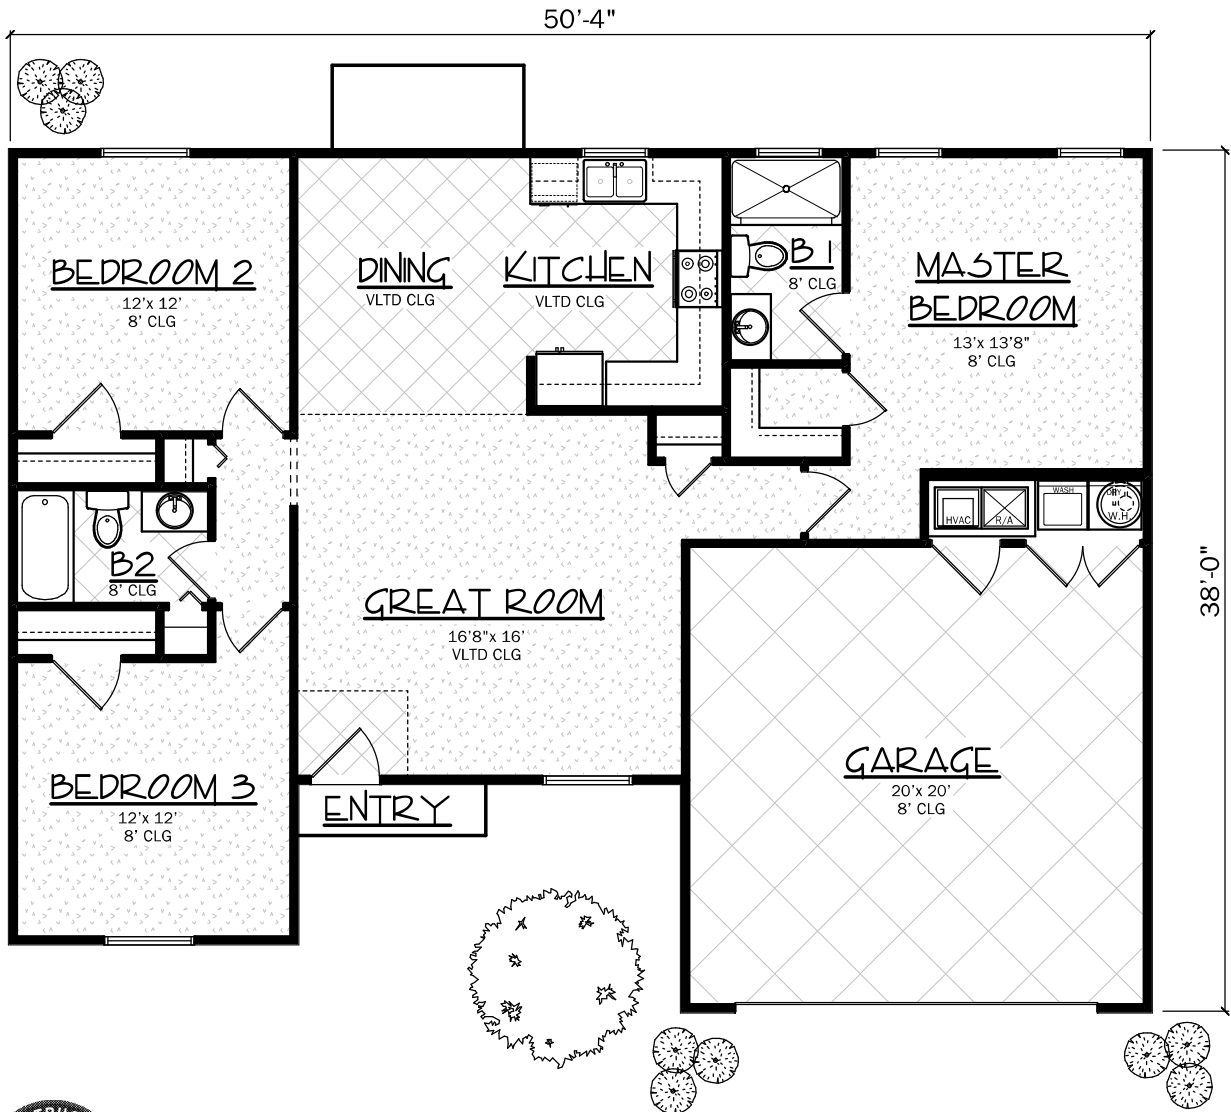

# The "West Virginia"

CBC1256817  
(352) 538-3141.

*\* Features and Dimensions may change without notice  
All Dimensions and Square Footages are approximate  
Copyright 2008 S.S.C.*

AREA CALCULATIONS	
TOTAL LIVING	1238 S.F.
GARAGE	447 S.F.
ENTRY PORCH	18 S.F.
TOTAL AREA UNDER ROOF	1703 S.F.