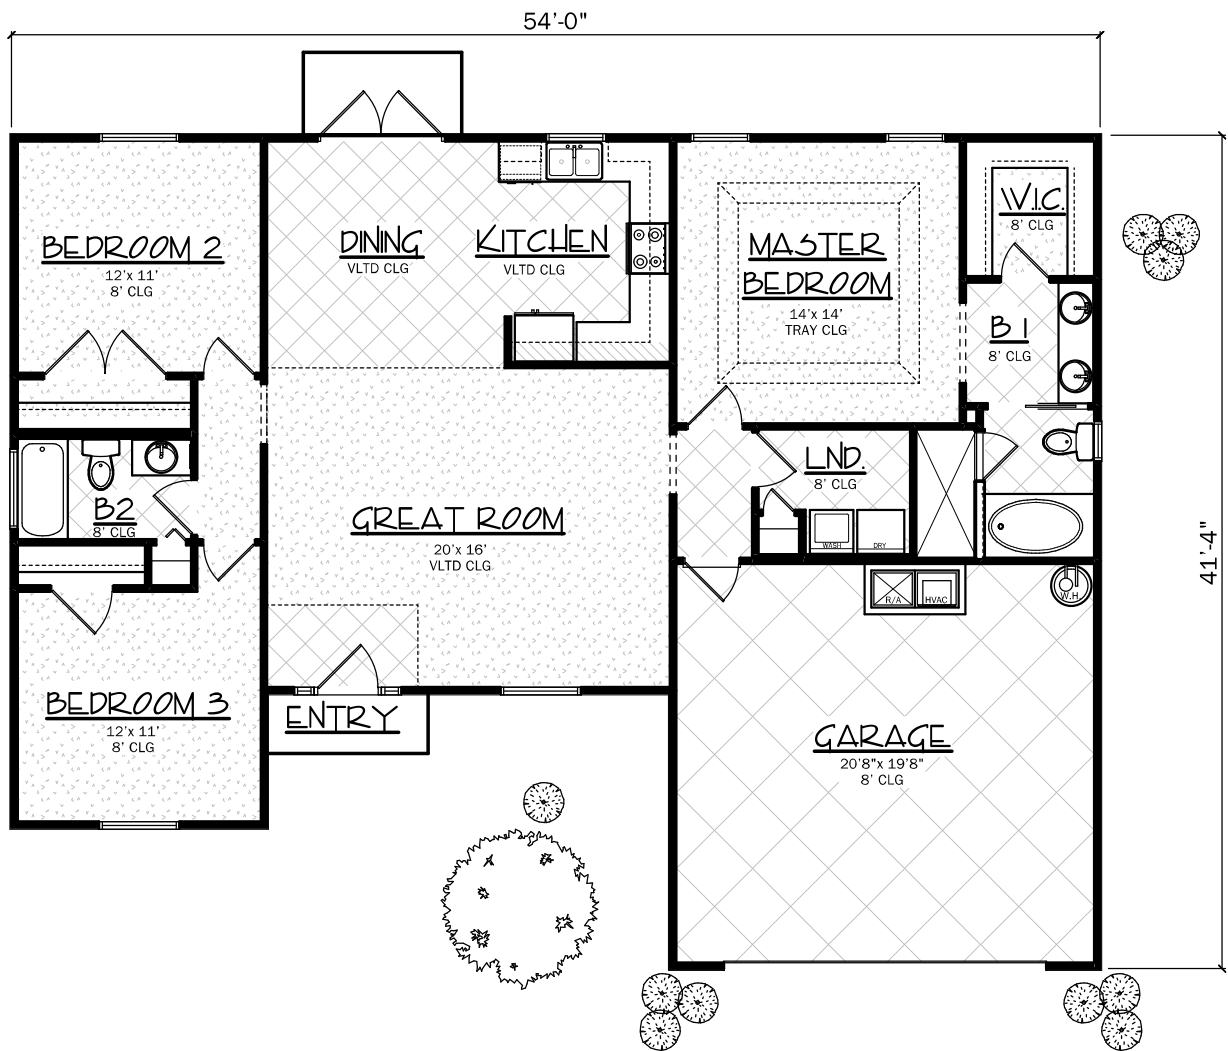

The "West Virginia II"

CBC1256817
(352) 538-3141.

** Features and Dimensions may change without notice
All Dimensions and Square Footages are approximate
Copyright 2008 S.S.C.*

AREA CALCULATIONS	
TOTAL LIVING	1443 S.F.
GARAGE	426 S.F.
ENTRY PORCH	24 S.F.
TOTAL AREA UNDER ROOF	1962 S.F.